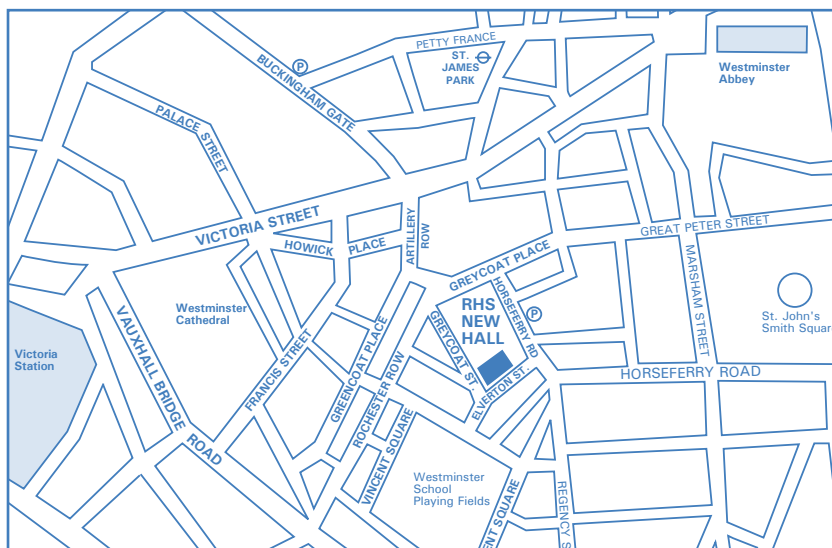

Event Location:

Contact address:

Society of Genealogists, 14 Charterhouse Buildings,
Goswell Road, London EC1M 7BA.

Tel: 020 7553 3290

www.sog.org.uk

Registered Charity No. 233701. Company limited by guarantee.

Registered No. 115703. Registered office, 14 Charterhouse Buildings, London EC1M 7BA